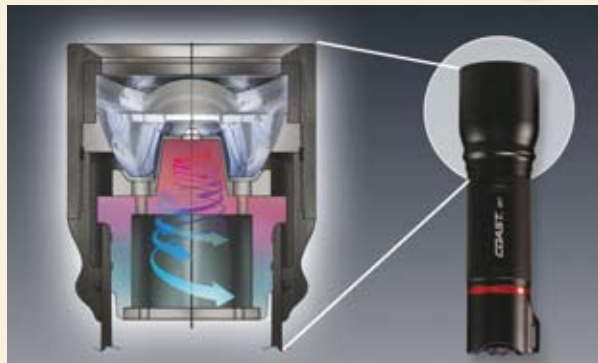

### Cyclone™ Heat Sink Technology

- Designed for high-powered LEDs
- Required to cool LEDs
- Increases LEDs' longevity
- Designed especially for COAST's Pure Beam™ Focusing Optic System
- Eliminates heat build-up
- Produces high-intensity light with minimal heat