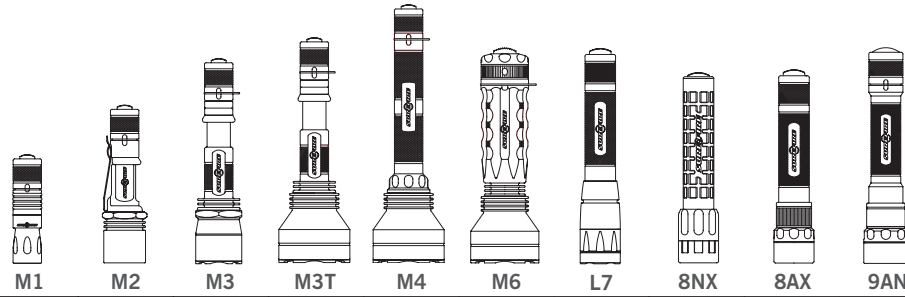

SPECIFICATIONS CHART

	M1	M2	M3	M3T	M4	M6	L7	8NX	8AX	9AN
Length/Weight	3.8 in/3.1 oz	5.75 in/5.8 oz	7.1 in/7.0 oz	7.8 in/9.8 oz	9.0 in/11.6 oz	7.75 in/15.9 oz	7.87 in/11.3 oz	7.0 in/8.0 oz	6.9 in/9.7 oz	6.9 in/12.8 oz
Batteries	one (lithium)	two (lithium)	three (lithium)	three (lithium)	four (lithium)	six (lithium)	one (Ni-Cad)	one (Ni-Cad)	one (Ni-Cad)	one (Ni-Cad)
Spares Carrier	SC3	SC1	SC2	SC2	SC2	SC2	--	--	--	--
Lamp Assemblies										
High-output Lumens / Runtime	-- 10mw/15 hrs	P60 65/60 min	MN10 125/60 min	MN15 125/60 min	MN60 225/60 min	MN20 250/60 min	-- 100/2.5 hrs	X80 110/50 min	X80 110/50 min	N90 20/2 hrs
Ultra-high output Lumens / Runtime	--	P61 120/20 min	MN11 225/20 min	MN16 225/20 min	MN61 350/20 min	MN21 500/20 min	--	--	--	N90 140/40 min
Holster										
Nylon, quick release Polymer	V82 --	-- V72	-- V71	-- V71	-- V71	-- V71	V40, V41, V45 --	V30, V31, V35 V72	V30, V31, V35 V72	V30, V31, V35 V72
Filters										
Red filter	--	FM65	FM15	FM25	FM25	FM25	FM65	FM65	FM65	FM15
Blue filter	--	FM66	FM16	FM26	FM26	FM26	FM66	FM66	FM66	FM16
Infrared filter	--	FM63	FM13	FM23	FM23	FM23	--	FM63	FM63	FM13
Diffusion filter	--	FM64	FM14	FM24	FM24	FM24	FM64	FM64	FM64	FM14
Opaque cover	--	FM67	FM17	FM27	FM27	FM27	FM67	FM67	FM67	FM17
Traffic wand	--	F68	F38	--	--	--	--	F68	F68	F38
Rapid SmartCharger Kit	--	--	--	--	--	--	CN411	CN411	CN411	CN411

10X

Length/Weight	9.5 in/20.0 oz
Battery (handle)	B20(Ni-Cad)
Lamp Assemblies	
High-output (low beam) Lumens / Runtime	MN30 60/3 hr
Ultra-high output (low beam) Lumens / Runtime	MN32 110/1.5 hrs
Ultra-high output (high beam) Lumens / Runtime	MN31 500/20 min
Holster	
Nylon, quick release	V84
Filters	
Infrared filter	F59
Rapid SmartCharger Kit	C911

KROMA

Length/Weight	5.5 in/4.9 oz
Lithium Batteries	two
Spares Carrier	SC3
Lumens / Runtime	
White High	50/1.5 hrs
White Low	1.4/20 hrs
Blue High	3.4/8 hrs
Blue Low	.48/80 hrs
Red High	6.3/8 hrs
Red Low	.52/80 hrs
Holster	
Nylon, quick release	V21
Filters	
Opaque cover	F68